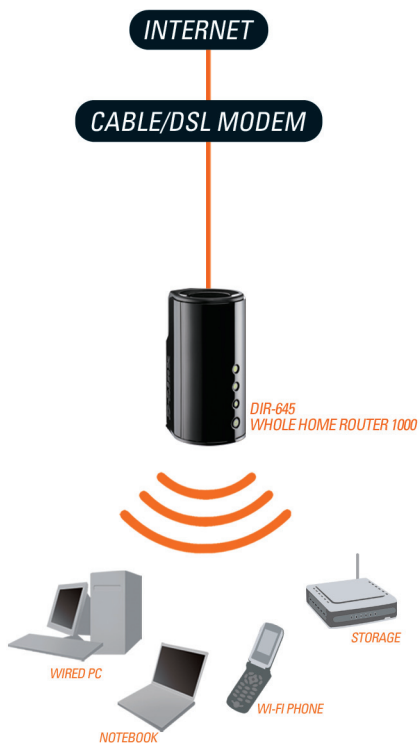

WHAT THIS PRODUCT DOES

The Whole Home Router 1000 allows you to create a wired and wireless network, and share your Internet connection with all of your connected devices. Smart Beam technology automatically adjusts coverage, optimizing connections with authorized wireless clients. D-Link SharePort allows you to share a printer or USB storage drive connected to the Whole Home Router 1000 with other devices on your network.

YOUR NETWORK SETUP

- **USB PORT**
  Connects to a printer or USB storage drive
- **LAN PORTS WITH PORT-BASED QoS**
  Connect to your PCs, game consoles, or other devices
- **INTERNET PORT**
  Connects to your DSL or cable modem
- **POWER CONNECTOR**
  Connects to power adapter

TECHNICAL SPECIFICATIONS

STANDARDS

- IEEE 802.11n
- IEEE 802.11g
- IEEE 802.11b
- IEEE 802.3
- IEEE 802.3u
- IEEE 802.3ab

DEVICE INTERFACES

- 802.11n/g/b wireless LAN
- 4 10/100/1000BASE-T Gigabit LAN ports
- 1 10/100/1000BASE-T Gigabit WAN port
- USB 2.0 port

ANTENNA TYPE

- Internal Smart Antennas with Smart Beam Technology

SECURITY

- WPA & WPA2 (Wi-Fi Protected Access)
- 64/128-bit WEP

QoS

- Port-based QoS

DEVICE MANAGEMENT

- Wireless Setup Wizard
- Web-based management using Internet Explorer 6 or later, Firefox 2.0 or later, or another Java-enabled browser

SHAREPORT™ FUNCTION SUPPORT

- Allows network sharing of a USB multifunction printer or USB storage drive

LEDs

- Internet
- Wireless
- WPS
- Power

DIMENSIONS

- 120.5 x 198 x 32 mm (4.6 x 7.6 x 1.3 inches)

WEIGHT

- 341.5 grams (0.75 lb)

OPERATING TEMPERATURE

- 0 to 40 °C (32 to 104 °F)

STORAGE TEMPERATURE

- -20 to 65 °C (-4 to 149 °F)

OPERATING HUMIDITY

- 10% to 90% non-condensing

STORAGE HUMIDITY

- 5% to 95% non-condensing

CERTIFICATIONS

- FCC Class B
- CE
- IC
- C-Tick
- IPv6 Ready
- Wi-Fi Certified
- WMM
- Compatible with Windows 7

D-Link Corporation
No. 289 Xinhua 3rd Road, Neihu, Taipei 114, Taiwan
Specifications are subject to change without notice.
D-Link is a registered trademark of D-Link Corporation and its overseas subsidiaries.
All other trademarks belong to their respective owners.
©2011 D-Link Corporation. All rights reserved.
Release 01 (March 2011)