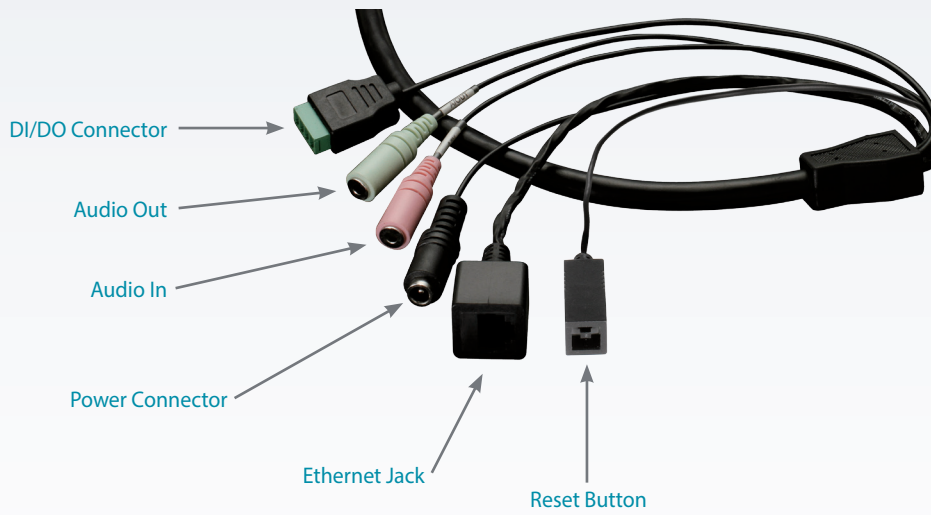

### Flexibility

- Micro SD/SDHC Card slot for onboard storage
- 10/100 Fast Ethernet port with PoE ensures easy integration into your network
- DI/DO socket for connection to external devices
- Audio in and out jacks can be connected to a microphone and speaker for 2-way communication

## Continuous Monitoring

The DCS-6314's WDR image enhancement gives you improved image quality in environments with uneven or difficult lighting, so you can identify subjects that are backlit or in brightly lit areas. In low-light situations, the IR cut filter automatically slides out of the way to use all available light. The DCS-6314 also has built-in IR LED illuminators with a 15 meter range, allowing the camera to keep watch even in complete darkness. These features work together to give you a reliable surveillance camera capable of monitoring an area 24 hours a day.

### Robust Management Software

The DCS-6314 Full HD Outdoor Fixed Dome Network Camera includes D-ViewCam, a complete surveillance software package that enables you to view, manage, and record from up to 32 cameras on a single computer in a central location. Recordings and e-mail alerts can be triggered through motion detection or events triggered by digital input devices, keeping administrators informed of any unusual activity.

### Flexible Connectivity

The DCS-6314 has a built-in 802.3af compliant PoE module that simplifies installation by providing power and networking connectivity with a single cable, reducing the need to drill holes or lay additional cabling. In addition, the included digital input and output connector enables connections to external devices such as IR sensors, switches and alarm relays.