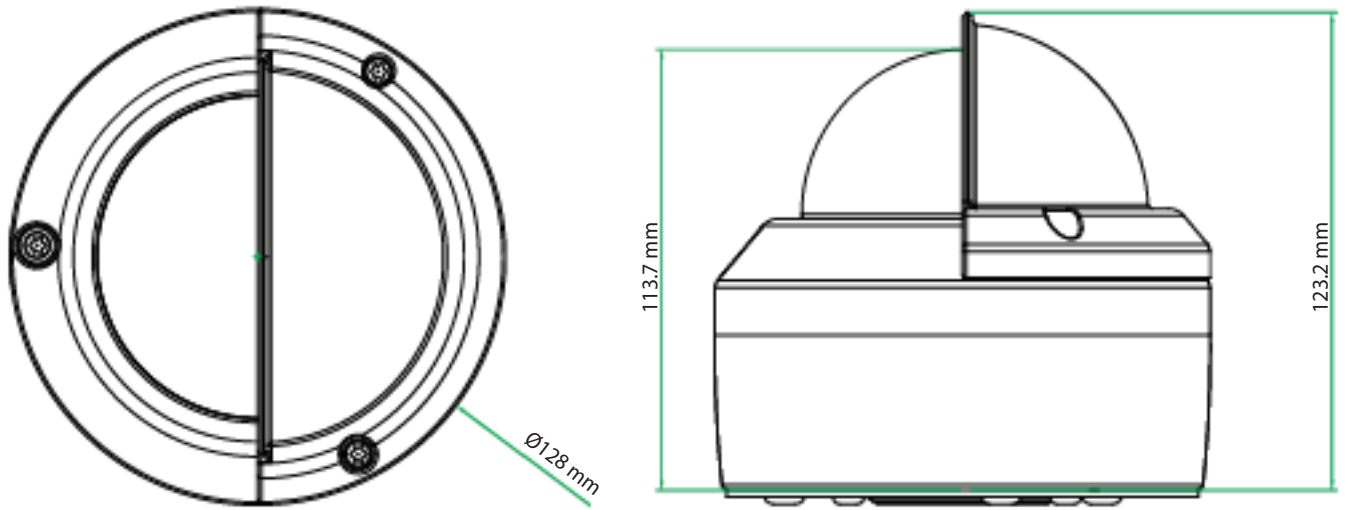

DCS-6314 Full HD Outdoor Fixed Dome Network Camera

Dimensions Diagram

Order Information

Part Number	Description
DCS-6314	Full HD Outdoor Fixed Dome Network Camera

Optional Accessories

Part Number	Description
DCS-34-2	Pendant Mount 201 x 150 mm (7.9 x 5.9 inches), 665 grams (1.45 lbs)
DCS-34-3	Bent Arm Mount 253 x 150 mm (9.96 x 5.9 inches), 770 grams (1.7 lbs)

Updated 07/09/2013