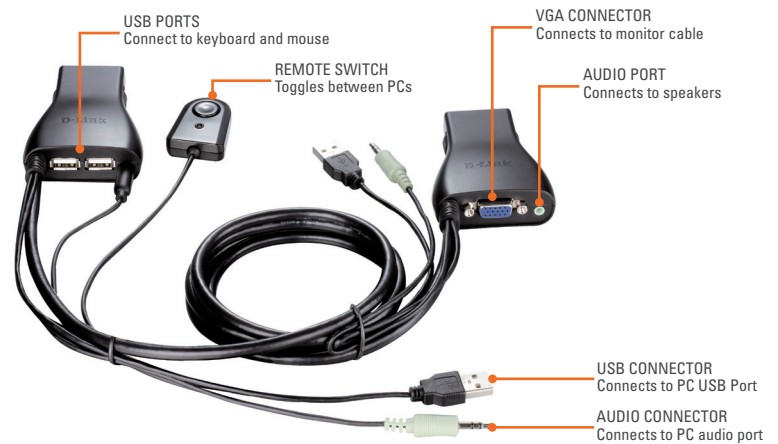

ADVANCED KVM FUNCTIONS

The KVM-221 utilizes advanced microprocessor emulation to intelligently manage each KVM port. PCs can be booted-up simultaneously without faults or keyboard errors. Auto scan, audible feedback, and keyboard "hot keys" make the KVM-221 simple to use and manage. Two sets of cables are directly built into the KVM switch for fast and straightforward installation. A convenient wired remote control button simplifies the switching process even further, allowing you to place the switch in a convenient location. No additional cables or adapters are required. In addition, the KVM switch also supports Microsoft IntelliMouse®.

WHAT THIS PRODUCT DOES

The KVM-221 2-port KVM (Keyboard, Video and Mouse) switch allows a user to control two PCs from a single keyboard, mouse, and VGA monitor console. Audio is also supported, allowing the two connected PCs to share a set of speakers via a standard 3.5 mm stereo jack.

FEATURES

- Stereo audio support
- Remote toggle button
- Supports multiple monitor resolutions
- Microsoft IntelliMouse® support

TECHNICAL SPECIFICATIONS

PORTS

- 2 x PC Port
- 2 x USB Port

CABLE LENGTH

- KVM Cable - 1.8 m

PORT SELECTION

- Remote Control Button
- Hotkey commands
- AP Selection

CABLE CONNECTION (PC1 & PC2)

- PC
 - USB Type A Male
- Monitor
 - HDB -15 Male
- Audio
 - 3.5 mm Mini-Phone Stereo Jack Male (green)