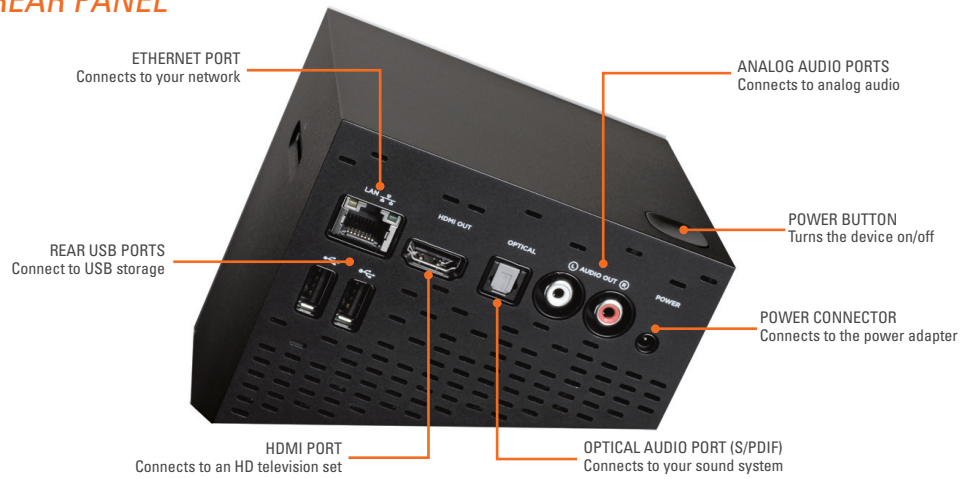

GIVE YOUR MEDIA COLLECTION A NEW LIFE

If you have your own collection of downloaded multimedia content, Boxee will automatically sort and present it in media library complete with cover artwork, optional subtitles, and synopses. Just connect an external hard drive or flash storage drive via USB, or share media files from your computer over your home network. Move your HD media from your monitor to your living room and enjoy watching your movies in Full HD 1080p resolution.

EASY TO SET UP AND EASIER TO USE

Wireless N support and an easy-to-connect HDMI interface help to eliminate the typical jumble of unsightly cables. Just plug in the power, connect it to your TV, and the Boxee Box is ready to go. Boxee's famous 10-foot interface, specially designed for HDTV screens, makes it easy to control your Boxee experience from the comfort of your couch. Effortlessly browse the web and enter text using the QWERTY keyboard on the back of the remote.

WHAT THIS PRODUCT DOES

The Boxee Box (DSM-380) provides an easy way to bring multimedia to your television. Simply connect the Boxee Box to the Internet using a wireless or wired connection. Plug in the HDMI cable, and off you go. Boxee's 10-foot user interface allows you to comfortably browse through content from the comfort of your couch. Boxee provides access to content from a wide variety of online sources.

YOUR NETWORK SETUP

FRONT PANEL

REAR PANEL

REMOTE CONTROL

WHAT IS BOXEE?

Boxee is the best way to watch movies, TV shows and clips from the Internet on your TV. Boxee includes free plugins from various Internet sources such as YouTube, Netflix, Pandora, Last.fm, and more.¹ Select the content you want to view and instantly stream it to your TV.