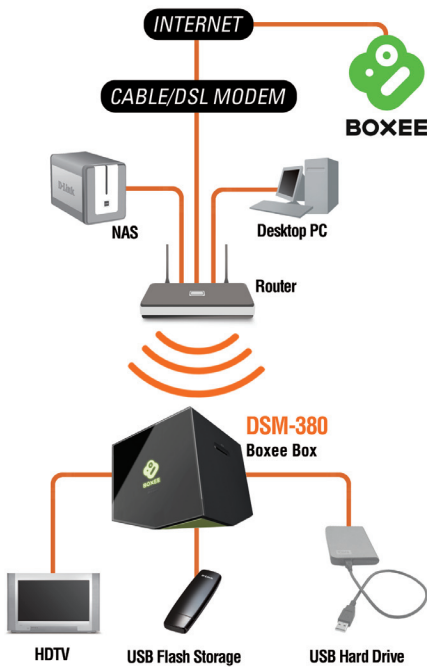

WHAT THIS PRODUCT DOES

The Boxee Box (DSM-380) provides an easy way to bring multimedia to your television. Simply connect the Boxee Box to the Internet using a wireless or wired connection. Plug in the HDMI cable, and off you go. Boxee's 10-foot user interface allows you to comfortably browse through content from the comfort of your couch. Boxee provides access to content from a wide variety of online sources.

KEY FEATURES

- Wireless N capability
- Remote with 4-way navigation and QWERTY keypad
- 2 USB ports
- SD card slot
- HDMI port
- Support for major formats including: Adobe Flash 10.1, H.264, and MP3
- Intel Atom CE4100 processor

YOUR NETWORK SETUP