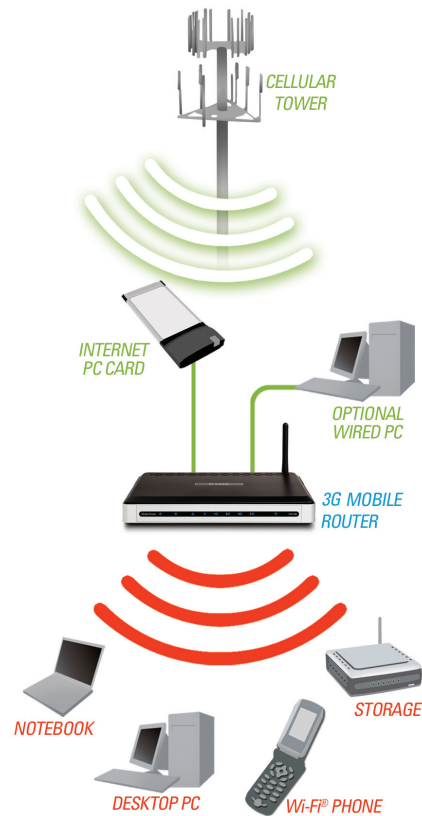

YOUR NETWORK SETUP

D-Link Worldwide Offices

U.S.A.	TEL: 1-800-326-1688	FAX: 1-866-743-4905	Italy	TEL: 39-02-2900-0676	FAX: 39-02-2900-1723	Egypt	TEL: 202-291-9047	FAX: 202-291-9051
Canada	TEL: 1-905-8295033	FAX: 1-905-8295223	Spain	TEL: 34-93-409 0770	FAX: 34-93-491 0795	Turkey	TEL: 90-212-289-5659	FAX: 90-212-289-7606
Europe (U. K.)	TEL: 44-20-8955-9000	FAX: 44-20-8955-9001	Portugal	TEL: 351-21-8688493	FAX: 351-21-8622492	Iran	TEL: 98-11-888-22613	FAX: 98-21-888-35492
Germany	TEL: 49-6196-77990	FAX: 49-6196-7799300	Greece	TEL: 30-210-9914 512	FAX: 30-210-9916 902	Pakistan	TEL: 92-21-454-8158	FAX: 92-21-453-5103
France	TEL: 33-1-30238688	FAX: 33-1-30238689	Czech Republic	TEL: 420 224 247 500	FAX: 420 224 234 967	Israel	TEL: 972-9-9715700	FAX: 972-9-9715601
Netherlands	TEL: 31-10-282-1445	FAX: 31-10-282-1331	Hungary	TEL: 36-(0)-1-461-30-00	FAX: 36-(0)-1-461-30-04	LatinAmerica	TEL: 56-2-5838-950	FAX: 56-2-5838-953
Belgium & Luxemburg	TEL: 32(0)2-517-7111	FAX: 32(0)2-517-6500	Poland	TEL: 48-(0)-22-583-92-75	FAX: 48-(0)-22-583-92-76	Brazil	TEL: 55-11-2185-9300	FAX: 55-11-2185-9322
Switzerland	TEL: 41 (0) 1 832 11 00	FAX: 41 (0) 1 832 11 01	Bulgaria	TEL: 359 2 958 22 42	FAX: 359 2 958 65 57	South Africa	TEL: 27-12-665-2165	FAX: 27-12-665-2186
Austria	TEL: 43 (0) 1 240 27 270	FAX: 43 (0) 1 240 27 271	Romania	TEL: 40(0)21 320 23 05	FAX: 40(0)21 320 23 07	Russia	TEL: 7-495-744-0099	FAX: 7-495-744-0099 #350
Sweden	TEL: 46-(0)8 564-61900	FAX: 46-(0)8 564-61901	Singapore	TEL: 65-6774-6233	FAX: 65-6774-6322	Japan	TEL: 81-3-5781-0963	FAX: 81-3-5781-0965
Denmark	TEL: 45-43-969040	FAX: 45-43-424347	Australia	TEL: 61-2-8899-1800	FAX: 61-2-8899-1868	Korea	TEL: 82-2-890-5491	FAX: 82-2-890-549
Norway	TEL: 47 99 300 100	FAX: 47 22 30 95 80	India	TEL: 91-22-2652 6696	FAX: 91-22-2652 8914	China	TEL: 86-10-58635800	FAX: 86-10-58635799
Finland	TEL: 358-10 309 8840	FAX: 358-10 309 8841	Middle East (Dubai)	TEL: 971-4-3916480	FAX: 971-4-3908881	Taiwan	TEL: 886-2-6600-0123	FAX: 886-2-6600-3939
						Headquarters	TEL: 886-2-6600-0123	FAX: 886-2-6600-9898