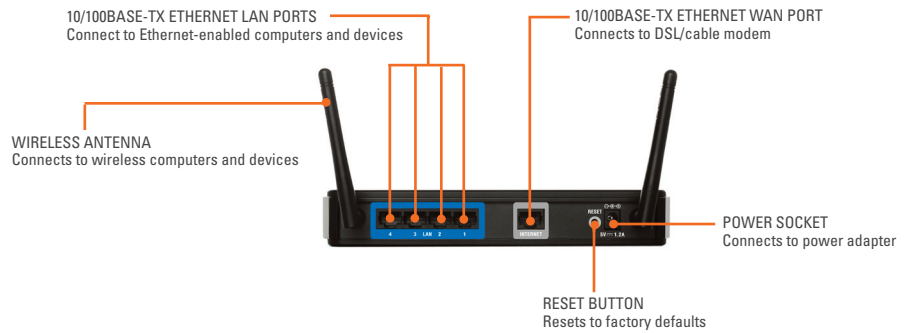

WHAT THIS PRODUCT DOES

Share your broadband Internet connection with multiple computers in your house by simply connecting the DIR-615 Wireless N Router to your cable or DSL modem. Once connected, you can create your own personal wireless home network and share documents, music, and photos.

EASY INSTALLATION

Set up your new D-Link networking hardware in minutes using our new Quick Setup Wizard. The wizard will guide you through an easy to follow process to install your new hardware and connect to your network.

IPv6 READY

This router is certified as IPv6 Ready, signifying that it not only supports the IPv6 protocol, but is also compatible with IPv6 equipment from other manufacturers. It allows you to move to a 128-bit addressing system and directly connect to anybody in the world using your unique IP address. Using a dual-stack architecture, this router can handle routing for both IPv4 and IPv6 networks at the same time, so you can be assured that your equipment is forward and backward compatible.

ADVANCED WIRELESS FUNCTIONS

The D-Link Wireless N Router includes everything you need to get a wireless network up and running:

- Wireless N MIMO technology up to 300 Mbps
- IEEE 802.11b/g compatible
- Advanced Scheduling and User Level Control
- WEP, WPA (TKIP) and WPA2 (AES) support
- WPS™
- UPnP™ Support

TECHNICAL SPECIFICATIONS

SYSTEM REQUIREMENTS

- Cable or DSL modem with Ethernet port
- Computer with:
  - Windows XP SP2, Vista, 7 or Mac OS X (v10.4/v10.3), or Linux-based Operating System
  - An installed Ethernet adapter
  - Internet Explorer 6 or Firefox 2.0 or higher

INTERFACES

- 4 10/100 LAN Ports
- 1 10/100 WAN Port

STANDARDS

- IEEE 802.11b
- IEEE 802.11g
- IEEE 802.11n

WIRELESS FREQUENCY RANGE

- 2.4 GHz to 2.497 GHz

ANTENNAS

- Two detachable external 2 dBi omnidirectional antennas

SECURITY

- WEP 64/128-Bit Data Encryption
- Wi-Fi Protected Access (WPA/WPA2)
- WPS™

ADVANCED FEATURES

- UPnP™ Support
- IP/MAC Binding

ADVANCED FIREWALL FEATURES

- Network Address Translation (NAT)
- Stateful Packet Inspection (SPI)
- MAC Address Filtering
- URL Filtering

DEVICE MANAGEMENT

- Web UI

DIAGNOSTIC LEDs

- Power
- Internet Status
- WLAN
- LAN

POWER INPUT

- 5 V DC/1.2 A through external power adapter

POWER CONSUMPTION

- 6 W

DIMENSIONS (L x W x H)

- 198 x 127 x 32 mm (7.8 x 5 x 1.3 inches)

WEIGHT

- 294 grams (0.64 lb)

OPERATING TEMPERATURE

- 0 to 40 °C (32 to 104 °F)

OPERATING HUMIDITY

- 0% to 90% non-condensing

CERTIFICATIONS

- FCC Class B
- IC
- IPv6
- Wi-Fi Certified
- WPS
- CE
- C-Tick
- Compatible with Windows 7

¹ Maximum wireless signal rate derived from IEEE standard 802.11g specifications. Actual data throughput will vary. Network conditions and environmental factors, including volume of network traffic, building materials and construction, and network overhead, lower actual data throughput rate. Environmental factors will adversely affect wireless signal range.

D-Link Corporation
No. 289 Xinhua 3rd Road, Neihu, Taipei 114, Taiwan
Specifications are subject to change without notice.
D-Link is a registered trademark of D-Link Corporation and its overseas subsidiaries.
All other trademarks belong to their respective owners.
©2010 D-Link Corporation. All rights reserved.
Release 02 (September 2010)