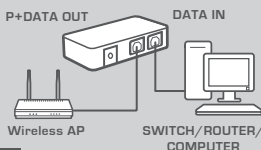

2

Включение сетевого устройства PoE

Подключите Ethernet-кабель к разъему "P+DATA OUT" адаптера и к LAN-порту сетевого устройства PoE.

Подключение к коммутатору/маршрутизатору/компьютеру

Подключите Ethernet-кабель к разъему "DATA IN" адаптера и к коммутатору/маршрутизатору/компьютеру.

Адаптер

- Пассивный адаптер PoE
- Входное напряжение: 48 В (Макс. мощность: 24 Вт)
- Выходное напряжение: 48 В (Макс. мощность: 24 Вт)
- Ethernet: 10/100/1000 Мбит/с
- Размеры: 74 x 27,8 x 20,8 мм
- Вес: 19 г

Адаптер питания

- Входное напряжение: 115–230 В постоянного тока
- Выходное напряжение: 48 В
- Максимальный ток: 0,5 А
- Размеры: 83,2 x 79,8 x 33,2 мм
- Вес: 145 г

Температура

- Рабочая: от 0°C до 40°C
- Хранения: от -20°C до 60°C

Влажность

- Рабочая: от 20% до 95% (без конденсата)
- Хранения: от 20% до 95% (без конденсата)

Техническая поддержка

Обновления программного обеспечения и документация доступны на Интернет-сайте D-Link. D-Link предоставляет бесплатную поддержку для клиентов в течение гарантийного срока. Клиенты могут обратиться в группу технической поддержки D-Link по телефону или через Интернет.

Техническая поддержка D-Link:

8-800-700-5465

Техническая поддержка через Интернет:

<http://www.dlink.ru>

e-mail: support@dlink.ru

Офисы

Россия

129626 г. Москва
Графский пер., 14
Тел.: +7 (495) 744-0099

Украина

04080 г. Киев, ул. Межигорская, 87-А,
офис 18
Тел.: +38 (044) 545-64-40
E-mail: kiev@dlink.ru

Беларусь

220114, г. Минск, проспект
Независимости, 169, БЦ "XXI Век"
Тел.: +375(17) 218-13-65
E-mail: minsk@dlink.ru

Казахстан

050008, г. Алматы, ул. Курмангазы, 143
(уг. Муканова)
Тел./факс: +7 727 378-55-90
E-mail: almaty@dlink.ru

Армения

0038, г. Ереван, ул. Абеяна, 6/1, 4 этаж
Тел./факс: + 374 (10) 398-667
E-mail: erevan@dlink.ru

Грузия

Тел./факс: +995 (593) 98-3210

Lietuva

09120, Vilnius, Žirmūnų 139-303

Тел./факс. +370 (5) 236-3629
E-mail: info@dlink.lt

Eesti

Mustamäe 55-314
10621, Tallinn
Тел. +372 613 9771
e-mail: info@dlink.ee

Latvija

Mazā noietņu 45/53 (ieeja no Nāras ielas)
LV-1002, Rīga
Тел.: +371 7 618-703
Факс: +371 7 618-706
e-pasts: info@dlink.lv