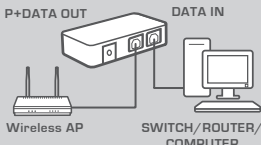

2

Power on your PoE network device

Connect the Ethernet cable from "P+DATA OUT" of the injector to LAN port of the PoE network device.

Connect to switch/router/ computer

Connect the Ethernet cable from "DATA IN" of the injector to switch/router/ computer.

Injector

- Passive PoE injector
- Input Voltage: 48V (Max.24W)
- Output Voltage: 48V (Max.24W)
- Ethernet: 10/100/1000Mbps
- Dimension: 74 x 27.8 x 20.8 mm
- Weight: 19 grams

Power adapter

- Input Voltage: 115~230V DC
- Output Voltage: 48V
- Maximum load: 0.5A
- Dimension: 83.2 x 79.8 x 33.2 mm
- Weight: 145 grams

Temperature

- Operating: 0°C to 40°C
- Storage: -20°C to 60°C

Humidity

- Operating: 20% to 95% (Non Condensing)
- Storage: 20% to 95% (Non Condensing)

Technical Support

Australia:
Tel: 1300-766-868
24/7 Technical Support
Web: <http://www.dlink.com.au>
E-mail: support@dlink.com.au

India:
Tel: +91-832-2856000
Toll Free 1800-233-0000
Web: www.dlink.co.in
E-Mail: helpdesk@dlink.co.in

Singapore, Thailand, Indonesia, Malaysia, Philippines, Vietnam:
Singapore - www.dlink.com.sg
Thailand - www.dlink.co.th
Indonesia - www.dlink.co.id
Malaysia - www.dlink.com.my
Philippines - www.dlink.com.ph
Vietnam - www.dlink.com.vn

Korea:
Tel: +82-2-2028-1810
Monday to Friday 9:00am to 6:00pm
Web: <http://d-link.co.kr>
E-mail: g2b@d-link.co.kr

South Africa and Sub Sahara Region:
Tel: +27 12 661 2025
08600 DLINK (for South Africa only)
Monday to Friday 8:30am to 9:00pm
South Africa Time
Web: <http://www.d-link.co.za>

E-mail: support@d-link.co.za

Saudi Arabia [KSA]:
Tel: +966 01 217 0008
Fax: +966 01 217 0009
Saturday to Wednesday 9.30AM to 6.30PM
Thursdays 9.30AM to 2.00 PM
E-mail: Support.sa@dlink-me.com

DLink Middle East - Dubai, U.A.E.
Plot No. S31102,
Jebel Ali Free Zone South,
P.O.Box 18224, Dubai, U.A.E.
Tel: +971-4-8809022
Fax: +971-4-8809066 / 8809069
Technical Support: +971-4-8809033
General Inquiries: info.me@dlink-me.com
Tech Support: support.me@dlink-me.com

Egypt:
1, Makram Ebeid Street -
City Lights Building
Nasr City - Cairo, Egypt
Floor 6, office C2
Tel.: +2 02 26718375 - +2 02 26717280
Technical Support: +2 02 26738470
General Inquiries: info.eg@dlink-me.com
Tech Support: support.eg@dlink-me.com

Kingdom of Saudi Arabia
Office # 84 ,
Al Khaleej Building (Mujamathu Al-Khaleej)
Opp. King Fahd Road, Olaya
Riyadh - Saudi Arabia
Tel: +966 1 217 0008
Technical Support:
+966 1 2170009 / +966 2 6522951
General Inquiries:
info.sa@dlink-me.com

Tech Support:
support.sa@dlink-me.com

Pakistan
Islamabad Office:
61-A, Jinnah Avenue, Blue Area,
Suite # 11, EBC, Saudi Pak Tower,
Islamabad - Pakistan
Tel.: +92-51-2800397, 2800398
Fax: +92-51-2800399
Karachi Office:
D-147/1, KDA Scheme # 1,
Opposite Mudassar Park, Karsaz Road,
Karachi - Pakistan
Phone: +92-21-34548158, 34326649
Fax: +92-21-4375727
Technical Support: +92-21-34548310,
34305069
General Inquiries:
info.pk@dlink-me.com
Tech Support:
support.pk@dlink-me.com