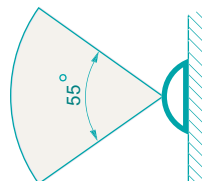

Quick Installation Guide

Outdoor Directional Antenna, 12 dBi

Technical Specifications

Frequency range	2.4 GHz - 2.5 GHz
Gain	12 dBi
VSWR	1.5 : 1 Max
Polarization	Linear, vertical
HPBW / horizontal	70° ± 5°
HPBW / vertical	55° ± 5°
Power handling	50 W
Impedance	50 Ohms
Connector	N Plug

Horizontal coverage

Vertical coverage

Environmental & Physical Specifications

Survival wind speed	180 km/hr
Temperature	-40 to 80 °C
Humidity	100% @ 25 °C
Lightning protection	DC Ground
Weight	0.4 kg
Dimensions (L x W x H)	370 x 97 x 45 mm