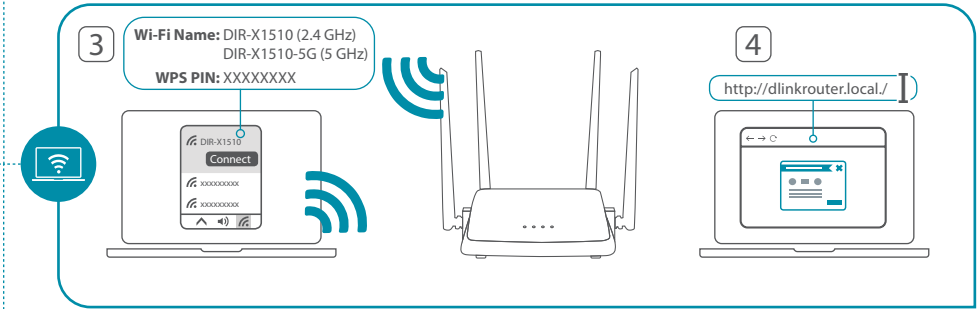

Quick Start Guide

DIR-X1510

AX1500 Wi-Fi 6 Router