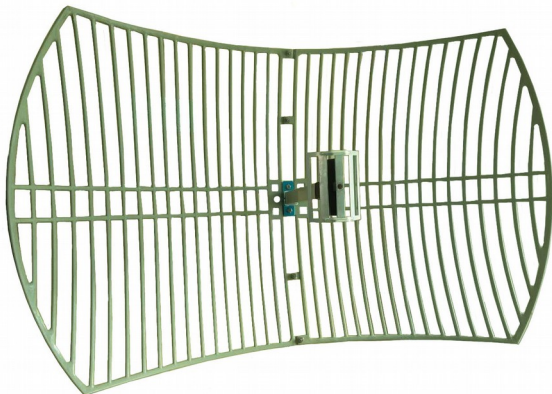

Environmental & Physical Specifications

Survival wind speed	216 km/hr
Temperature	-40 to 80 °C
Humidity	100% @ 25 °C
Lightning protection	DC Ground
Pole dimension	40-50 mm
Weight	3.5 kg
Dimensions	900 x 600 x 45 mm

Antenna installation:

Step 1

Please attach the reflector to the antenna radiator body.

Step 2

Please attach the reflector sections to the antenna radiator body.

Step 3

Please attach the antenna to the pole using the items from the mounting kit.

You can adjust the angle of antenna position using the adjustment holes on the bracket and the items from the mounting kit.

Horizontal coverage

Vertical coverage

Package Contents:

- ANT24-2100 Antenna
- Mounting Kit
- Quick Installation Guide