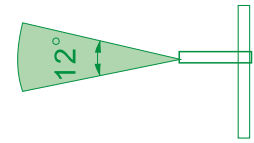

Environmental & Physical Specifications

Survival wind speed	216 km/hr
Temperature	-40 to 80 °C
Humidity	100% @ 25 °C
Lightning protection	DC Ground
Pole dimension	40-50 mm
Weight	3.5 kg
Dimensions	900 x 600 x 45 mm

Antenna installation:

Step 1

Please attach the reflector to the antenna radiator body.

Step 2

Please attach the reflector sections to the antenna radiator body.

Step 3

Please attach the antenna to the pole using the items from the mounting kit.

You can adjust the angle of antenna position using the adjustment holes on the bracket and the items from the mounting kit.

Horizontal coverage

Vertical coverage

Package Contents:

- ANT24-2100 Antenna
- Mounting Kit
- Quick Installation Guide