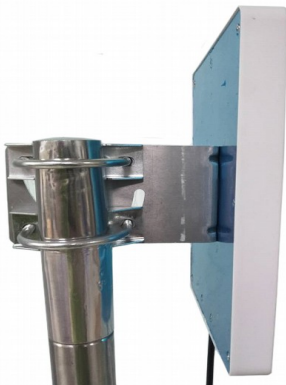

Antenna installation: